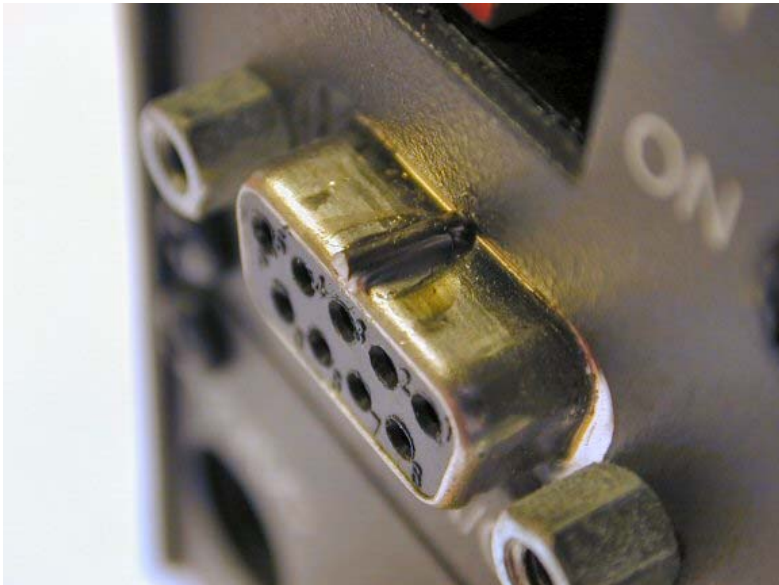

KH6NO/W7

KI02 -- DB9F and DB9M Connector Modification
22 December 2003
by: Willie Hew, KH6NO/W7

- NØSS (Tom Hammond) and AB7MY (Gary Surrency) have written a document (21 December 2003) that explains what happens when the WRONG SERIAL CABLE is connected to your KI02, KPA100 and KAT100.
- Their document will help in re-building any K2, KPA100 and KAT100 that has been damaged by using the WRONG SERIAL CABLE.
- This document will be addressing only the KI02 and what steps I have taken to remedy the WRONG SERIALCABLE connection. This **mechanical solution** can also be used on the KPA100 and KAT100 if desired.
- KI02 Nomenclature:
DB9F - is located on rear of K2 and named 9-pin FEMALE "D" connector.
DB9M - is located on the **SPECIAL serial cable that you assembled to connect your K2 to your PC computer**. This connector is named 9-pin MALE "D" connector.

Figure 1 -- shows a sample of how a Straight Wire KEY might look like on DB9F connector.

Figure 1

Figure 2 -- shows a non-modified DB9M connector:

Figure 2

Figure 3 -- shows wire bent 180 degrees and held in place by DB9F pin #3. (Adjust wire so it is snug b/4 soldering)

Figure 3

Figure 4 – shows wire that has been soldered into place. Bottom wire has been cut away and removed from DB9F pin #3.

Figure 4

Figure 5 – shows another top angled view of SOLDERED WIRE KEY.

Figure 5

Figure 6 – shows another top angled view of SOLDERED WIRE KEY.

Figure 6

Figure 7 – shows that DB9M connector and cable cannot be connected to DB9F because SOLDERED WIRE KEY is "in the way".

Figure 7

Figure 8 – shows MODIFIED DB9M connector. Center portion has been removed so DB9F WIRE KEY will fit into slot. **ALL non-modified DB9M connectors WILL NO LONGER FIT KI02 DB9F connector.**