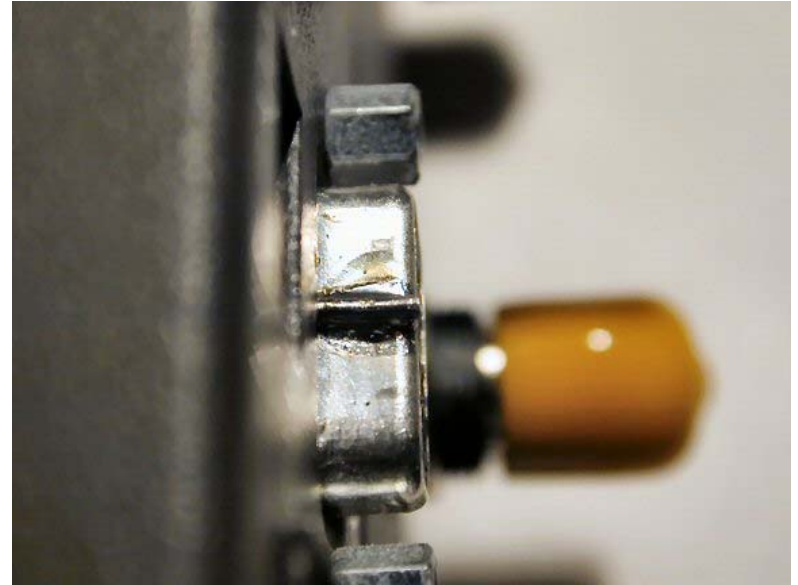

KH6NO/W7

KI02 -- DB9F and DB9M Connector Modification
22 December 2003
by: Willie Hew, KH6NO/W7

- NØSS (Tom Hammond) and AB7MY (Gary Surrency) have written a document (21 December 2003) that explains what happens when the WRONG SERIAL CABLE is connected to your KI02, KPA100 and KAT100.
- Their document will help in re-building any K2, KPA100 and KAT100 that has been damaged by using the WRONG SERIAL CABLE.
- This document will be addressing only the KI02 and what steps I have taken to remedy the WRONG SERIALCABLE connection. This **mechanical solution** can also be used on the KPA100 and KAT100 if desired.
- KI02 Nomenclature:
DB9F - is located on rear of K2 and named 9-pin FEMALE "D" connector.
DB9M - is located on the **SPECIAL serial cable that you assembled to connect your K2 to your PC computer**. This connector is named 9-pin MALE "D" connector.

Figure 3

Figure 4 – shows wire that has been soldered into place. Bottom wire has been cut away and removed from DB9F pin #3.

Figure 4

Figure 5 – shows another top angled view of SOLDERED WIRE KEY.

Figure 5

Figure 6 – shows another top angled view of SOLDERED WIRE KEY.

Figure 6

Figure 7 – shows that DB9M connector and cable cannot be connected to DB9F because SOLDERED WIRE KEY is "in the way".

Figure 7

Figure 8 – shows MODIFIED DB9M connector. Center portion has been removed so DB9F WIRE KEY will fit into slot. **ALL non-modified DB9M connectors WILL NO LONGER FIT KI02 DB9F connector.**

Figure 8

Figure 9 – Initial stage of DB9M and DB9F.

Figure 9

Figure 10 – Second stage of DB9M and DB9F.

Figure 10

Figure 11 – FINAL stage of DB9M and DB9F – both are CONNECTED.

Figure 11

Willie Hew KH6NO/W7
Las Vegas, NV