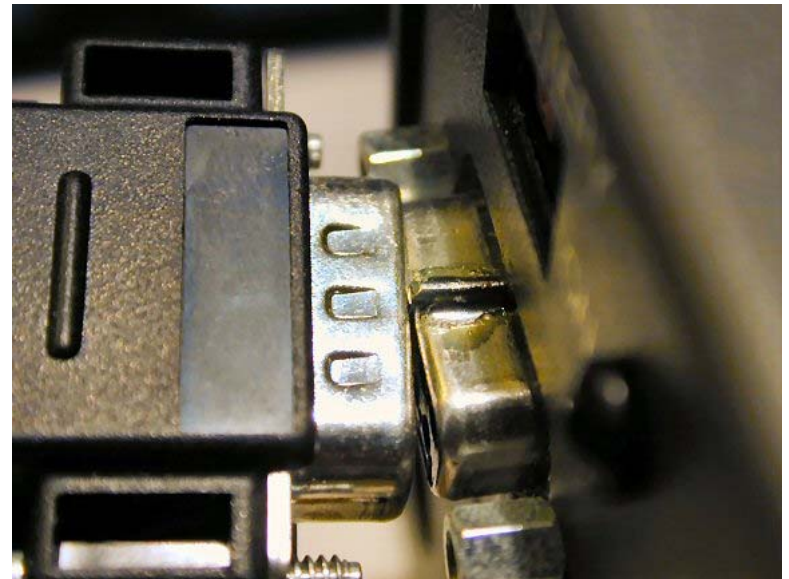

KH6NO/W7

KI02 -- DB9F and DB9M Connector Modification
22 December 2003
by: Willie Hew, KH6NO/W7

- NØSS (Tom Hammond) and AB7MY (Gary Surrency) have written a document (21 December 2003) that explains what happens when the WRONG SERIAL CABLE is connected to your KI02, KPA100 and KAT100.
- Their document will help in re-building any K2, KPA100 and KAT100 that has been damaged by using the WRONG SERIAL CABLE.
- This document will be addressing only the KI02 and what steps I have taken to remedy the WRONG SERIALCABLE connection. This **mechanical solution** can also be used on the KPA100 and KAT100 if desired.
- KI02 Nomenclature:
DB9F - is located on rear of K2 and named 9-pin FEMALE "D" connector.
DB9M - is located on the **SPECIAL serial cable that you assembled to connect your K2 to your PC computer**. This connector is named 9-pin MALE "D" connector.

Figure 3

Figure 4 – shows wire that has been soldered into place. Bottom wire has been cut away and removed from DB9F pin #3.

Figure 4

Figure 5 – shows another top angled view of SOLDERED WIRE KEY.

Figure 5

Figure 6 – shows another top angled view of SOLDERED WIRE KEY.

Figure 6

Figure 7 – shows that DB9M connector and cable cannot be connected to DB9F because SOLDERED WIRE KEY is "in the way".

Figure 7

Figure 8 – shows MODIFIED DB9M connector. Center portion has been removed so DB9F WIRE KEY will fit into slot. **ALL non-modified DB9M connectors WILL NO LONGER FIT KI02 DB9F connector.**

Figure 8

Figure 9 – Initial stage of DB9M and DB9F.

Figure 9

Figure 10 – Second stage of DB9M and DB9F.

Figure 10

Figure 11 – FINAL stage of DB9M and DB9F – both are CONNECTED.

Figure 11

Willie Hew KH6NO/W7
Las Vegas, NV