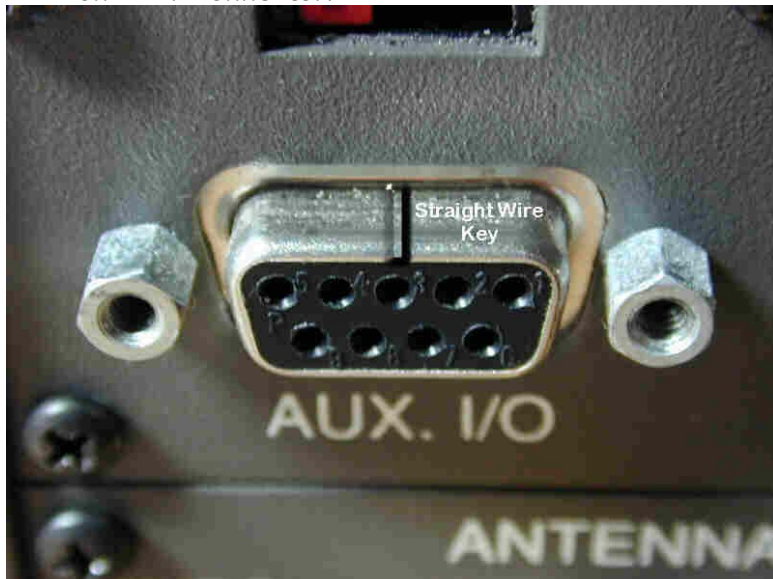

KH6NO/W7

KI02 -- DB9F and DB9M Connector Modification
22 December 2003
by: Willie Hew, KH6NO/W7

- NØSS (Tom Hammond) and AB7MY (Gary Surrency) have written a document (21 December 2003) that explains what happens when the WRONG SERIAL CABLE is connected to your KI02, KPA100 and KAT100.
- Their document will help in re-building any K2, KPA100 and KAT100 that has been damaged by using the WRONG SERIAL CABLE.
- This document will be addressing only the KI02 and what steps I have taken to remedy the WRONG SERIALCABLE connection. This **mechanical solution** can also be used on the KPA100 and KAT100 if desired.
- KI02 Nomenclature:
DB9F - is located on rear of K2 and named 9-pin FEMALE "D" connector.
DB9M - is located on the **SPECIAL serial cable that you assembled to connect your K2 to your PC computer**. This connector is named 9-pin MALE "D" connector.

Figure 1 -- shows a sample of how a Straight Wire KEY might look like on DB9F connector.

Figure 1

Figure 2 -- shows a non-modified DB9M connector:

Figure 2

Figure 3 -- shows wire bent 180 degrees and held in place by DB9F pin #3. (Adjust wire so it is snug b/4 soldering)

Figure 3

Figure 4 – shows wire that has been soldered into place. Bottom wire has been cut away and removed from DB9F pin #3.

Figure 4

Figure 5 – shows another top angled view of SOLDERED WIRE KEY.

Figure 5