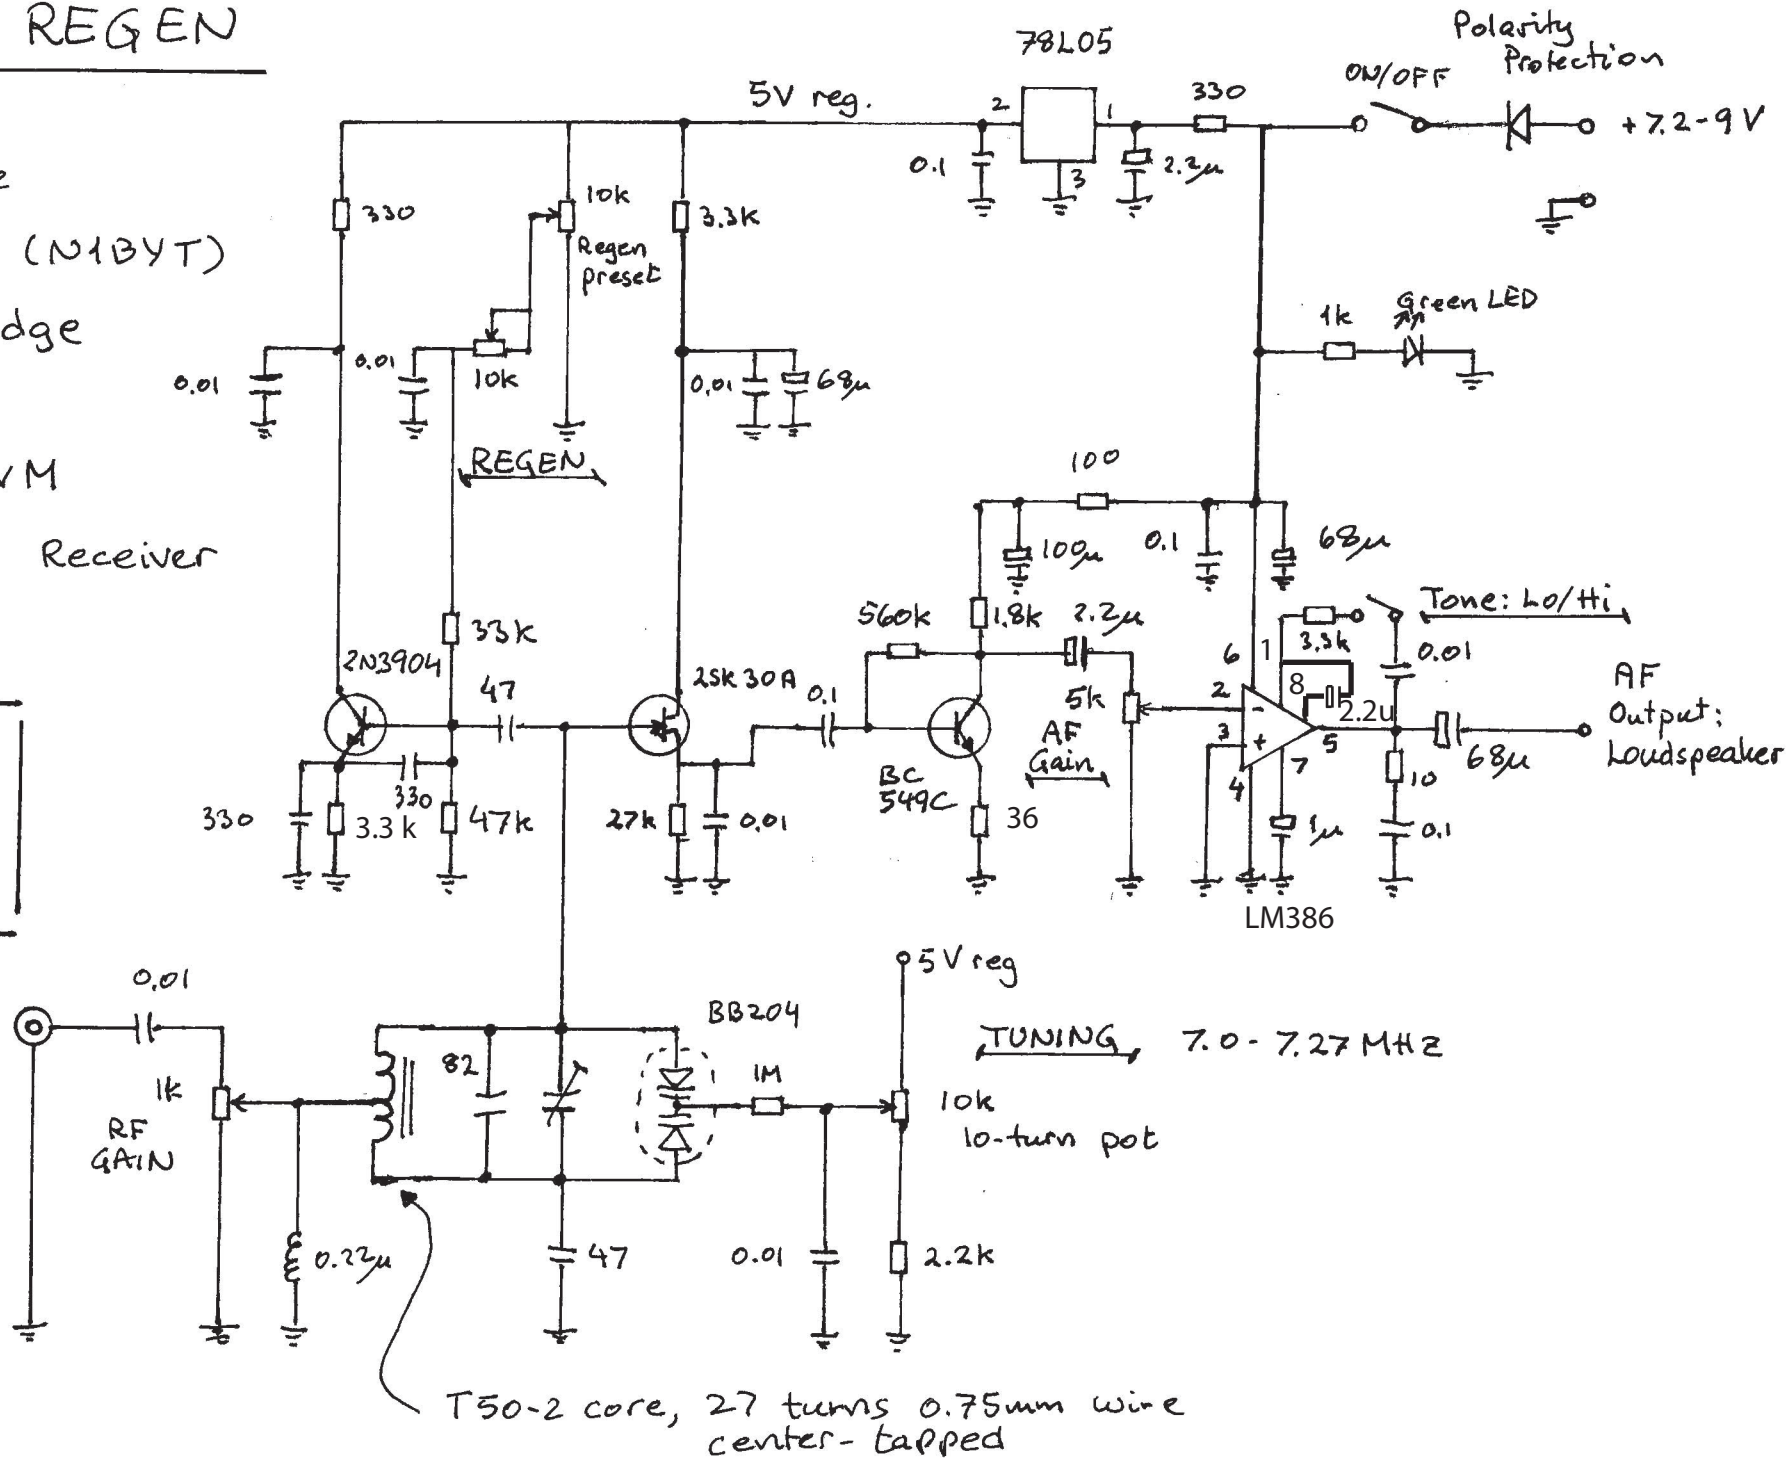

40 M REGEN

The best of the
WBR Receiver (N1BYT)
(Wheatstone Bridge
Regenerative)
+ the 7N3WVM
Shortwave Regen Receiver

LA3ZA

Sverre Holm

October 2003

Updated February 2006

Input:
Antenna

T50-2 core, 27 turns 0.75mm wire
center-tapped